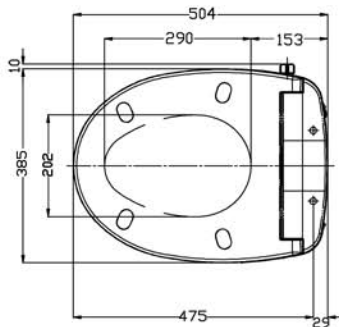

Colors

White
Pastel Ivory

TCW07S
TCW08S

Caution: Ecowasher may not fit certain toilet bowl design.
Please check the compatibility of Ecowasher and your toilet bowl prior purchase.