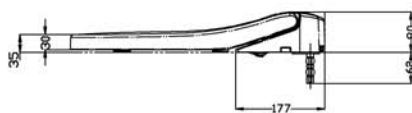

Colors

White
Pastel Ivory

TCW07S
TCW08S

Caution: Ecowasher may not fit certain toilet bowl design.
Please check the compatibility of Ecowasher and your toilet bowl prior purchase.