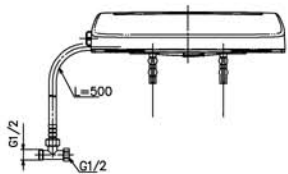

Colors

White
Pastel Ivory

TCW07S
TCW08S

Caution: Ecowasher may not fit certain toilet bowl design.
Please check the compatibility of Ecowasher and your toilet bowl prior purchase.