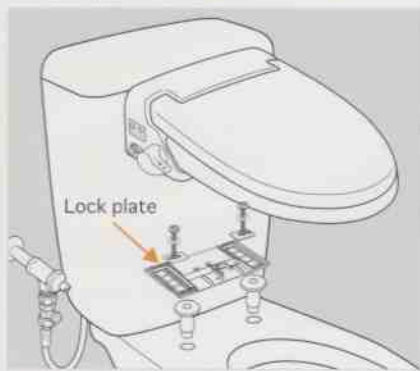

Light weight

Easy cleaning

Detachable lid to facilitate easy cleaning

Easy Installation

*Requirement for installation

Top side installation kits

Compact size

Adjustable bolt pitch