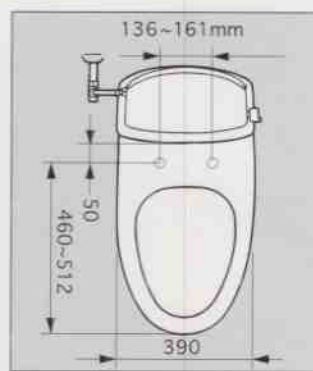

Adjustable bolt pitch