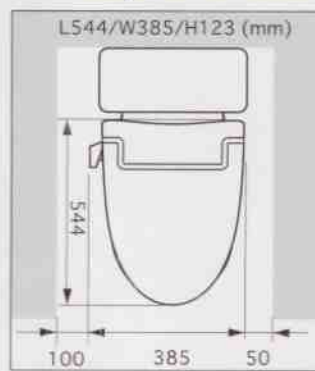

Compact size