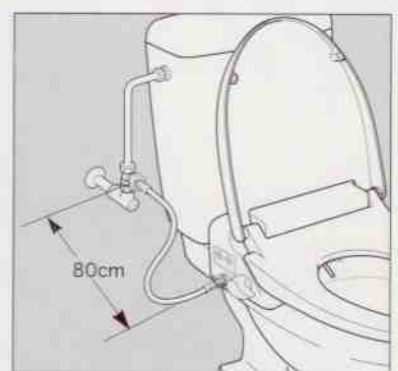

Distance to junction valve

Product specifications

Model	NC-300W-AS	NC-300W-TW	NC-100W-AS	
Water supply method	Direct connection to tap water	Direct connection to tap water	Direct connection to tap water	
Applicable water pressure	0.06 - 0.74 Mpa. (0.6 - 7.5 kgf/cm ²)	0.06 - 0.74 Mpa. (0.6 - 7.5 kgf/cm ²)	0.06 - 0.74 Mpa. (0.6 - 7.5 kgf/cm ²)	
Maximum rating	220 Vac/280W/50Hz	110 Vac/355W/60Hz	-	
Product dimensions (Width: dial excluded)	L: 544 x W: 385 x H: 123 mm (L: 21.4 x W: 15.2 x H: 4.8 in.)	L: 544 x W: 385 x H: 123 mm (L: 21.4 x W: 15.2 x H: 4.8 in.)	L: 544 x W: 385 x H: 123 mm (L: 21.4 x W: 15.2 x H: 4.8 in.)	
Product weight	3.6 kg (7.9 lb)	3.4 kg (7.5 lb)	2.8 kg (6.2 lb)	
Installation bolt pitch	136 - 161 mm (5.4 - 6.3 in.)	136 - 161 mm (5.4 - 6.3 in.)	136 - 161 mm (5.4 - 6.3 in.)	
Toilet Seat Cleaner & Bidet Cleaning	Heated water tank capacity	0.9 L (0.95 qt)	0.9 L (0.95 qt)	
	Nozzle Extrusion	By water pressure	By water pressure	
	Posterior spraying volume	0 - 0.9L/min (0 - 0.95qt/min)	0 - 0.9L/min (0 - 0.95qt/min)	
	Bidet spraying volume	0 - 0.9L/min (0 - 0.95qt/min)	0 - 0.9L/min (0 - 0.95qt/min)	
	Water heater capacity	230W	300W	
	Water temperature control	OFF: Normal water temp., LOW: 37.5°C (99.5°F), HIGH: 39.5°C (103.1°F)	OFF: Normal water temp., LOW: 37.5°C (99.5°F), HIGH: 39.5°C (103.1°F)	-
Safety devices	Thermal fuse and temperature sensor switch	Thermal fuse and temperature sensor switch	-	
Toilet Seat	Heater capacity	45W	54W	
	Surface temperature adjustment	OFF: Room temp., LOW: 36.5°C (97.7°F), HIGH: 42.5°C (108.5°F), Ambient: 20°C (68°F)	OFF: Room temp., LOW: 36.5°C (97.7°F), HIGH: 42.5°C (108.5°F), Ambient: 20°C (68°F)	-
	Safety devices	Primary: Thermostat, Secondary: Thermal fuse	Primary: Thermostat, Secondary: Thermal fuse	-
Power saving function	Automatic reset after 8 hours of interval	Automatic reset after 8 hours of interval	-	
Length of power cord	1M (3.3 ft.)	1M (3.3 ft.)	-	