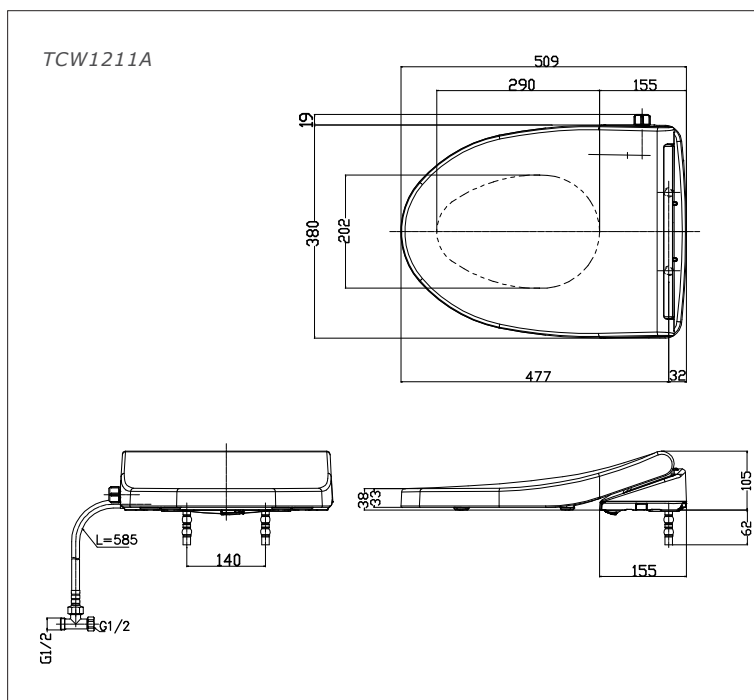

TOTO

WASHLET

Ecowasher

TCW1211A

Features

- Rear Cleaning with bidet function
- Hygienic self cleaning nozzle
- Soft closing seat & cover
- Easy remove for cleaning
- Easy installation
- No AC power required

Specifications

Size : 380x509x105

Water Pressure : Min.: 0.05MPa
Max.: 0.75MPa

Material : Urea Resin
(Seat and Cover)

Parts description

- **TCW1211A**
Ecowasher with bidet function

Colors

White