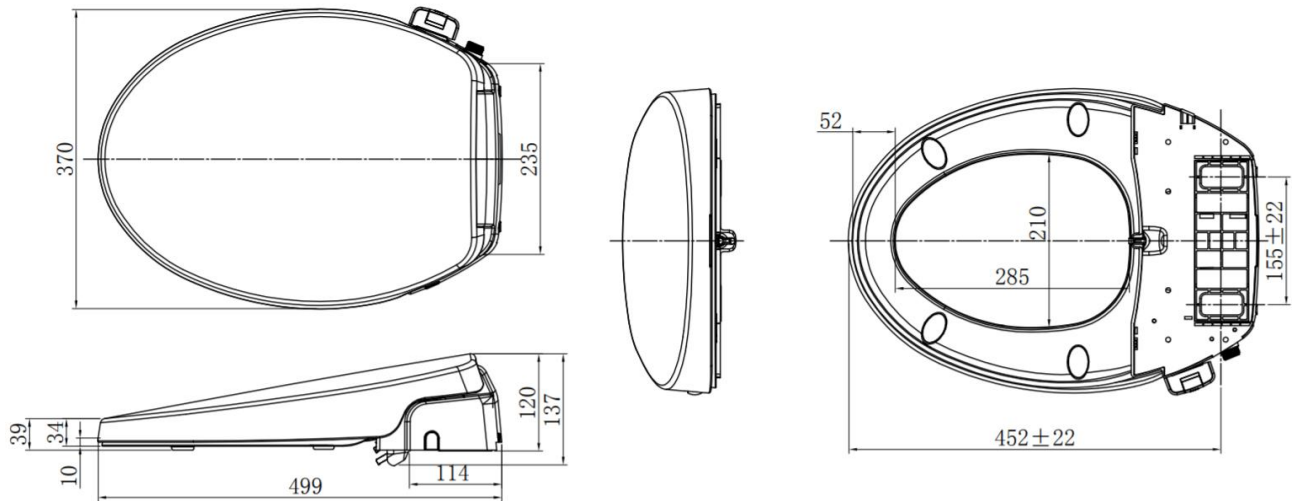

American Standard

DIMENSIONAL DRAWING

This document is the property of American Standard. It can neither be reproduced, nor communicated, without authorization.

American Standard reserves the right to change dimensions and specifications without notice; we assume no liability for the use of obsolete dimensions.